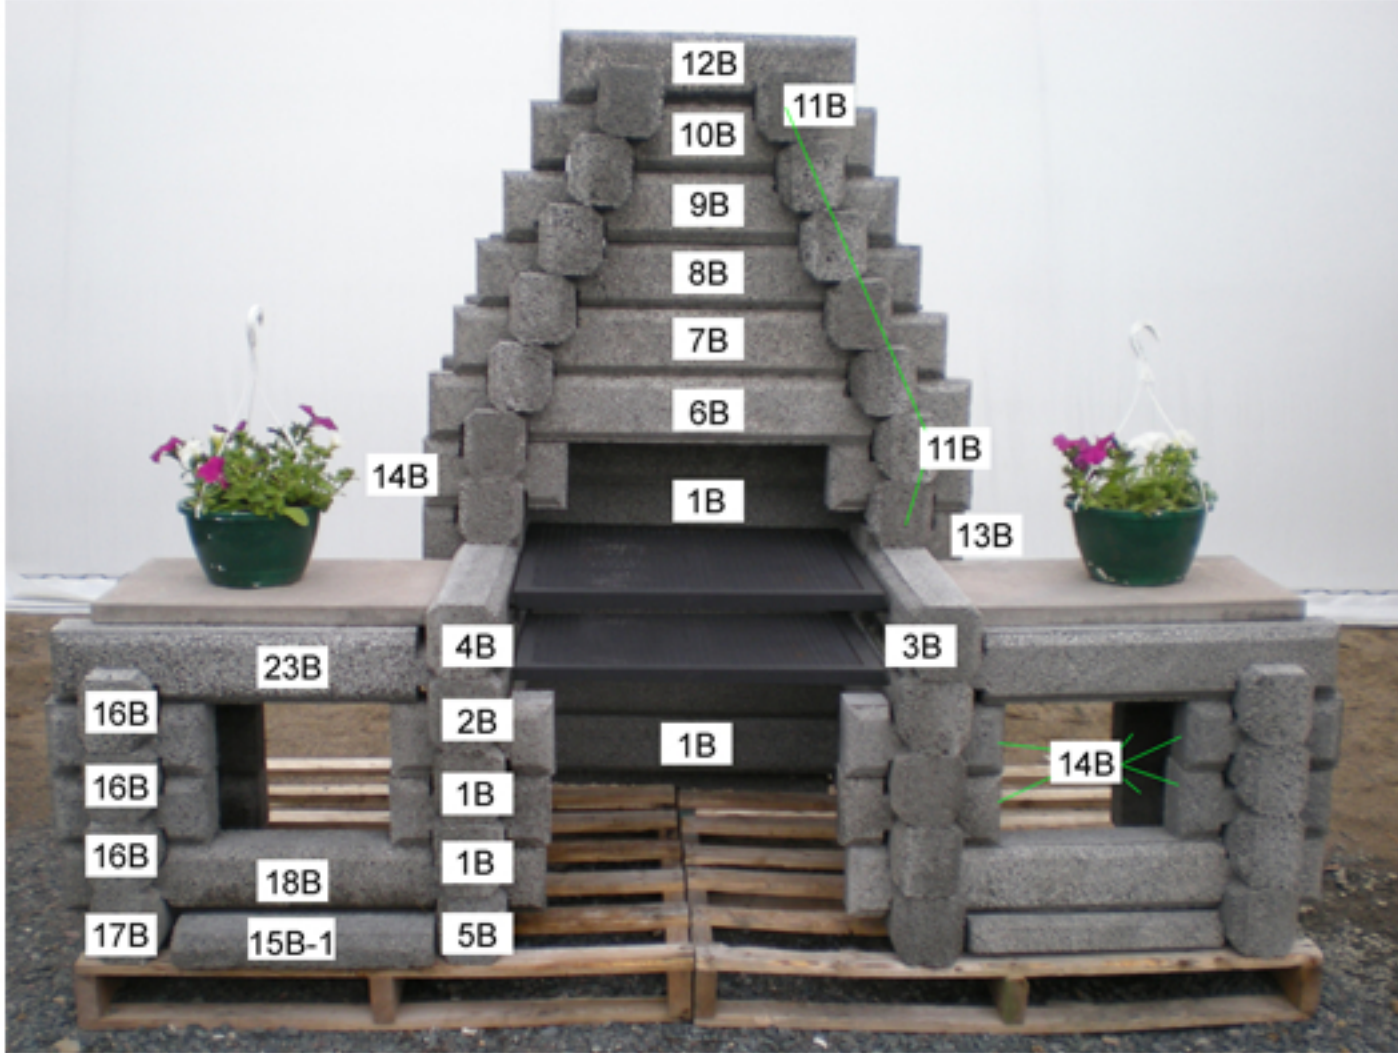

THE SOVEREIGN Assembly Reference Chart

Note: Rear horizontal stack finishes with 6 x 1B logs, for a total stack of 12 logs on the back wall.

15B-2 goes on bottom center of the back wall.

Unidentified logs are the same part # as opposite side.